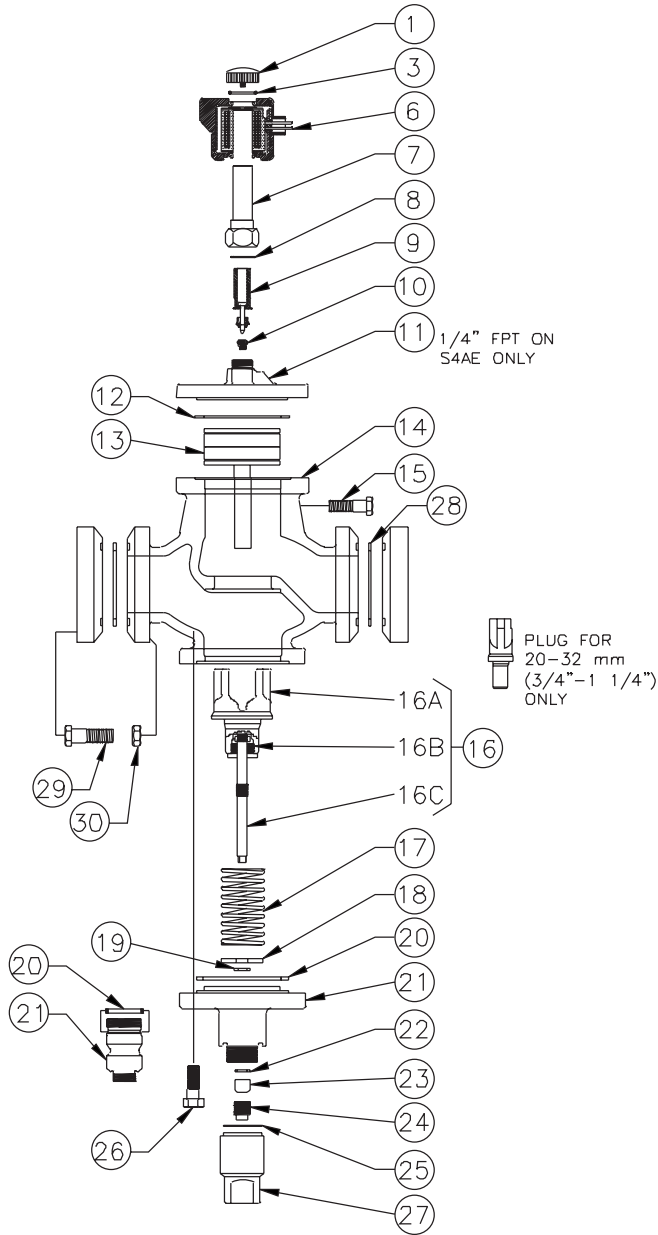

**Packages**

15	Bolt Package, Adapter	8	202541
28	Gasket, Flange	12	202080

**40mm (1 5/8") S4A Parts Kits**

Item	Description	Qty.	Kit Number
1	Knob	1	
3	Gasket	1	
1,3	<b>Knob Kit</b>		205237
6	Encapsulated Coil		Consult Factory
7	Tube Assembly, Solenoid	1	
8	Gasket	1	
7-8	<b>Tube Kit, Solenoid</b>		201036
9	Plunger/Needle Assembly	1	
8-9	<b>Plunger Kit, Needle</b>		201019
10	Seat Assembly	1	
8-10	<b>Plunger/Seat Kit</b>		201630
11	Adapter Assembly	1	
12	Gasket	1	
11-12	<b>Adapter Kit, S4A</b>		201152
	<b>Adapter Kit, S4AE</b>		202140
13	Piston	1	
12-13	<b>Piston Kit</b>		200389
14	Valve Body		N/A
16	Plug/Stem Assembly	1	
17	Spring, Comp	1	
18	Washer, Flat	1	
19	Wiper, Dirt	1	
20	O-Ring	1	
17-20	<b>Spring Kit, Closing</b>		202302
21	Cover, Bottom	1	
22	Washer, Flat	1	
23	Packing, Stem	1	
24	Nut, Packing	1	
22-24	<b>Packing Kit, Stem</b>		202100
16-20, 22-24	<b>Plug Kit, Main Valve</b>		202024
8-10, 12, 13	<b>Repair Kit</b>		202067
16-20, 22-24			
25	Gasket	1	
27	Seal Cap	1	
25, 27	<b>Cap Kit, Seal</b>		202110
16-25, 27	<b>Bottom Assembly Kit</b>		202013
28	Gasket, Flange	2	
	<b>Gasket Kit (all gaskets, o-ring #20)</b>		202114
<b>Packages</b>			
15	Bolt Package, Adapter	8	202541
26	Bolt Package, Bottom Cap (Bolts 1/2"-13 x 1 1/2" long)	6	202251
28	Gasket, Flange	12	202081