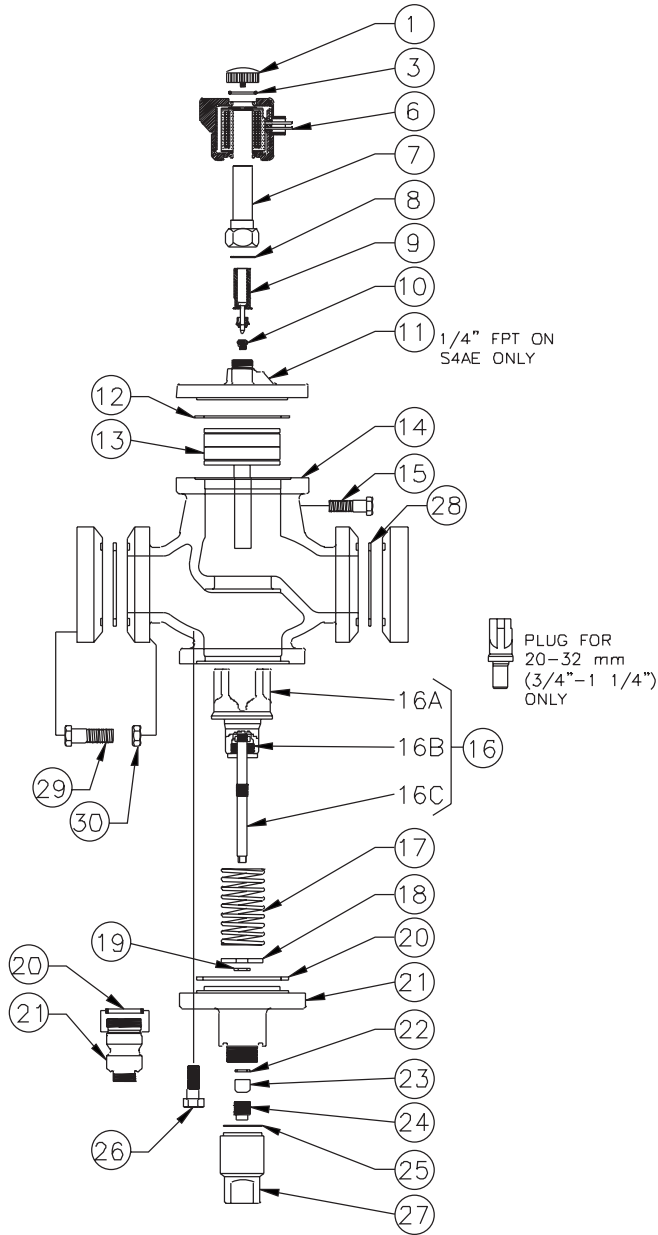

75mm (3") S4A Parts Kits

Item	Description	Qty.	Kit Number
1	Knob	1	
3	Gasket	1	
1,3	Knob Kit		205237
6	Encapsulated Coil		Consult Factory
7	Tube Assembly, Solenoid	1	
8	Gasket	1	
7-8	Tube Kit, Solenoid		201036
9	Plunger/Needle Assembly	1	
8-9	Plunger Kit, Needle		201019
10	Seat Assembly	1	
8-10	Plunger/Seat Kit		201630
11	Adapter Assembly	1	
12	Gasket	1	
11-12	Adapter Kit, S4A		201155
	Adapter Kit, S4AE		202142
13	Piston	1	
12-13	Piston Kit		200393
14	Valve Body		N/A
16	Plug/Stem Assembly	1	
17	Spring, Comp	1	
18	Washer, Flat	1	
19	Wiper, Dirt	1	
20	O-Ring	1	
17-20	Spring Kit, Closing		202304
21	Cover, Bottom	1	
22	Washer, Flat	1	
23	Packing, Stem	1	
24	Nut, Packing	1	
22-24	Packing Kit, Stem		202101
16-20, 22-24	Plug Kit, Main Valve		202027
8-10, 12, 13	Repair Kit		202070
16-20, 22-24			
25	Gasket	1	
27	Seal Cap	1	
25, 27	Cap Kit, Seal		202111
16-25, 27	Bottom Assembly Kit		202016
28	Gasket, Flange	2	
	Gasket Kit (all gaskets, o-ring #20)		202116
Packages			
15	Bolt Package, Adapter	6	202252
26	Bolt Package, Bottom Cap (Bolts 1/2"-13 x 1 1/2" long)	6	202252
28	Gasket, Flange	12	202083