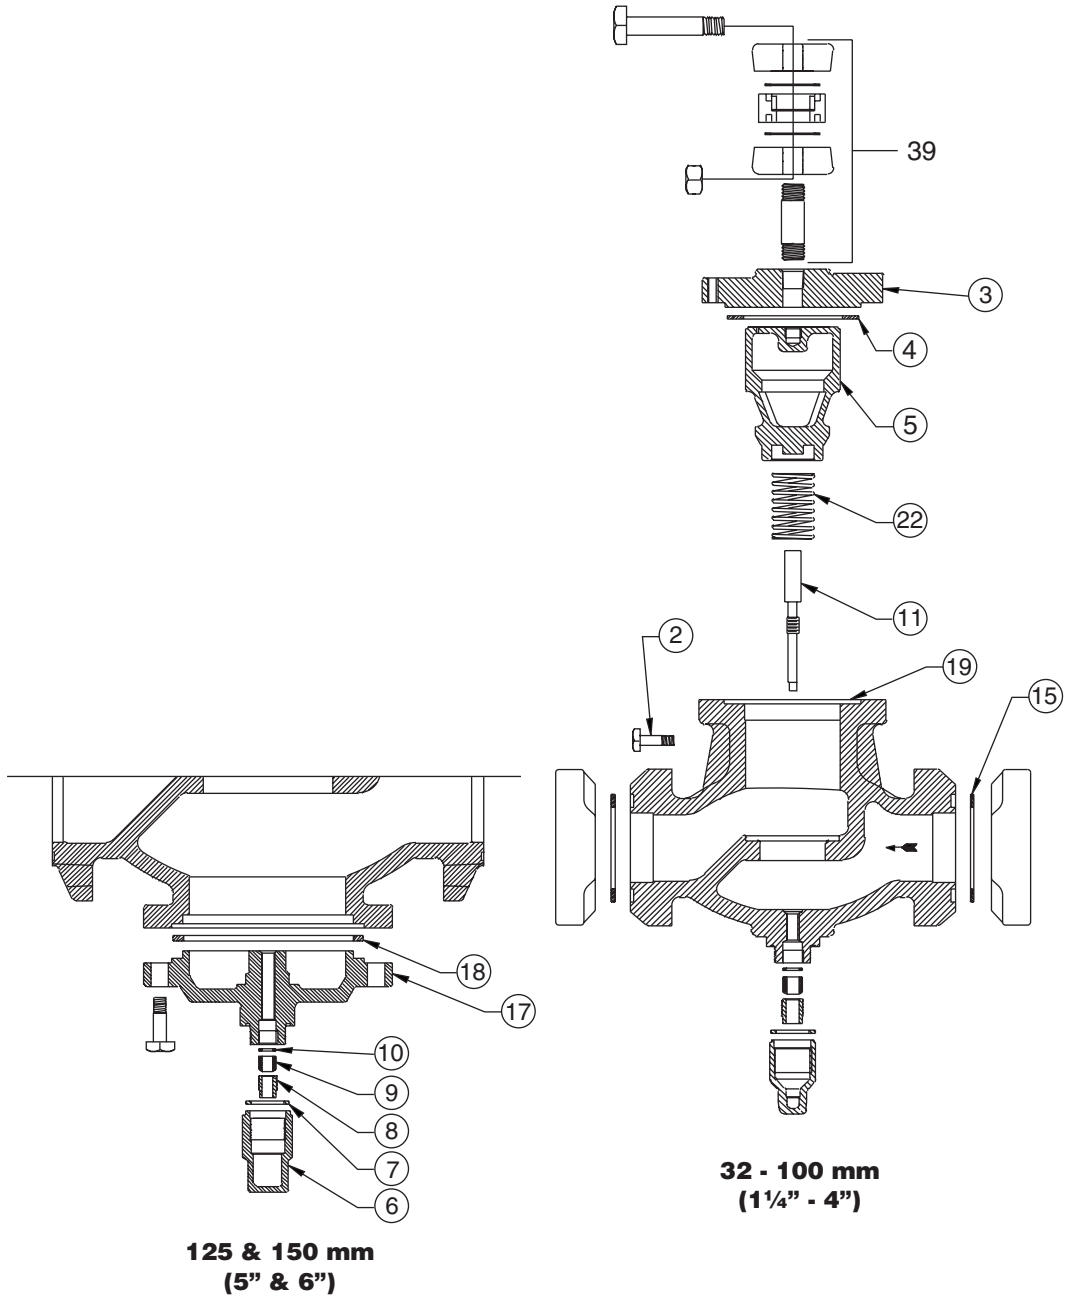

50mm (2") CK2 Parts Kits

Item	Description	Qty.	Kit Number
2	Cover Screw	8	202540
3	Top Cover	1	
4	Cover Gasket	1	
3, 4	Cover Kit		200673
5	Piston Plug Asm.	1	
4, 5	Piston Plug Kit		201139
6	Seal Cap	1	
7	Gasket	1	
6, 7	Seal Cap Kit		202110
8	Packing Nut	1	
9	Stem Packing	1	
10	Flat Washer	1	
11	Manual Opening Stem	1	
8, 9, 10	Packing Kit		202100
9, 10, 11	Opening Stem Kit		201133
15	Flange Gasket Pkg.	12	202081
22	Opening Spring	1	301490

75mm (3") CK2 Parts Kits

Item	Description	Qty.	Kit Number
2	Cover Screw	6	202252
3	Top Cover	1	
4	Cover Gasket	1	
3, 4	Cover Kit		200676
5	Piston Plug Asm.	1	
4, 5	Piston Plug Kit		201121
6	Seal Cap	1	
7	Gasket	1	
6, 7	Seal Cap Kit		202111
8	Packing Nut	1	
9	Stem Packing	1	
10	Flat Washer	1	
11	Manual Opening Stem	1	
8, 9, 10	Packing Kit		202101
9, 10, 11	Opening Stem Kit		201216
15	Flange Gasket Pkg.	12	202083
22	Opening Spring	1	301505

65mm (2½") CK2 Parts Kits

Item	Description	Qty.	Kit Number
2	Cover Screw	8	202540
3	Top Cover	1	
4	Cover Gasket	1	
3, 4	Cover Kit		200690
5	Piston Plug Asm.	1	
4, 5	Piston Plug Kit		201117
6	Seal Cap	1	
7	Gasket	1	
6, 7	Seal Cap Kit		202144
8	Packing Nut	1	
9	Stem Packing	1	
10	Flat Washer	1	
11	Manual Opening Stem	1	
8, 9, 10	Packing Kit		202100
9, 10, 11	Opening Stem Kit		201118
15	Flange Gasket Pkg.	12	202082
22	Opening Spring	1	301494

125mm (5") CK2 Parts Kits

Item	Description	Qty.	Kit Number
2	Cover Screw	8	202538
3	Top Cover	1	
4	Cover Gasket	1	
3, 4	Cover Kit		200678
5	Piston Plug Asm.	1	
4, 5	Piston Plug Kit		201227
6	Seal Cap	1	
7	Gasket	1	
6, 7	Seal Cap Kit		202111
8	Packing Nut	1	
9	Stem Packing	1	
10	Flat Washer	1	
11	Manual Opening Stem	1	
8, 9, 10	Packing Kit		202101
9, 10, 11	Opening Stem Kit		202363
15	Flange Gasket Pkg.	2	202081
16	Bottom Cap Bolt	6	202250
17	Bottom Cap	1	
18	Bottom Gasket	1	
17-18	Bottom Cap Kit		200724
22	Opening Spring	1	301511