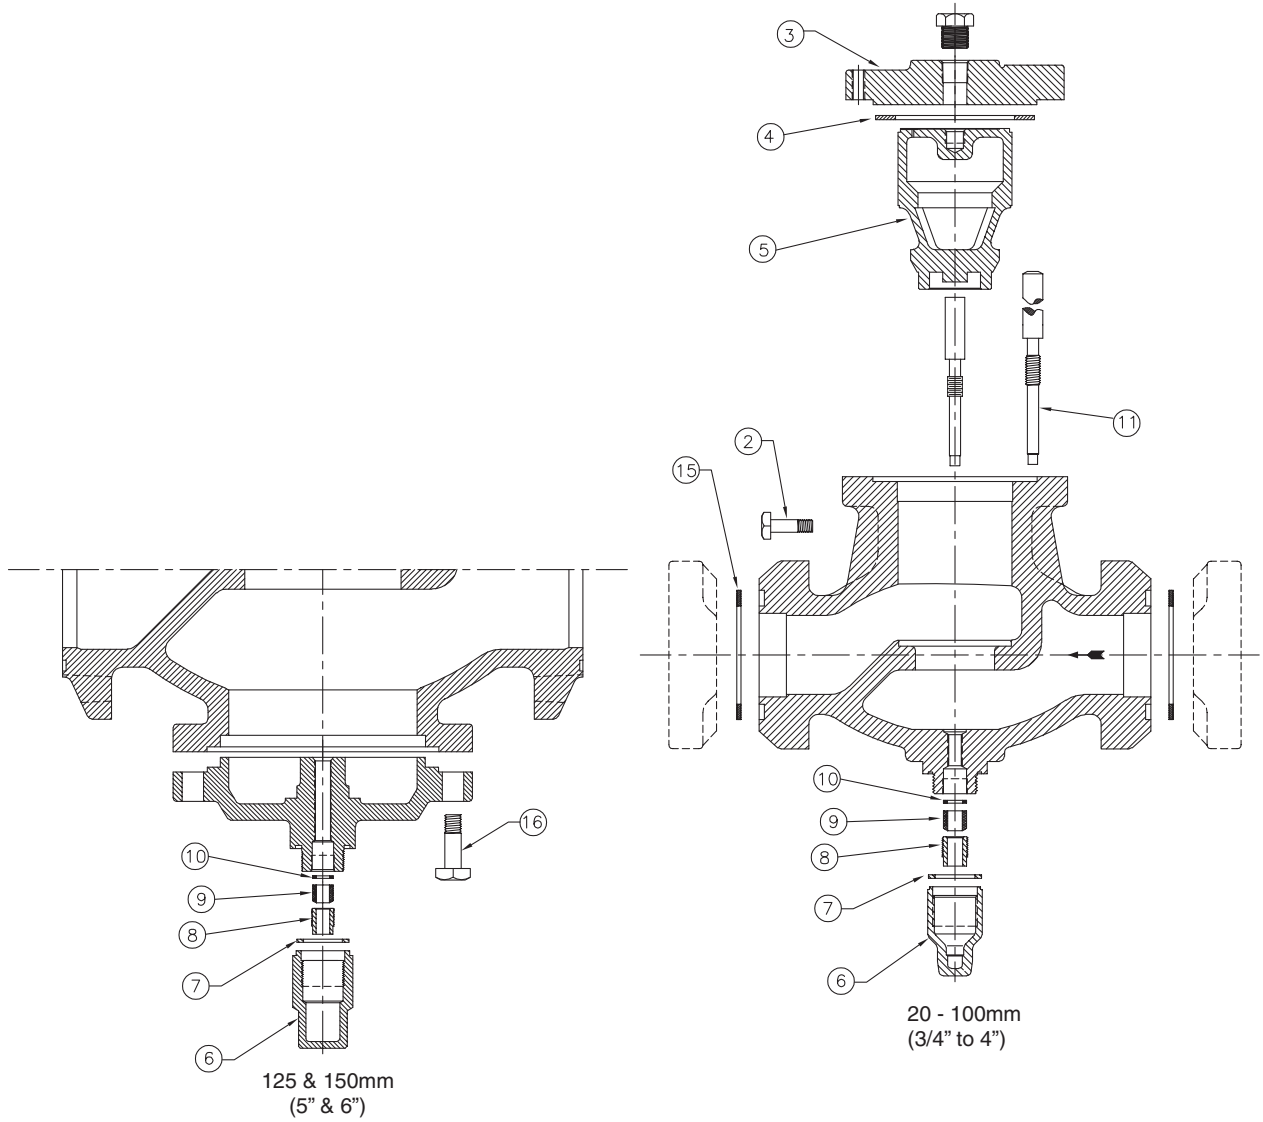

50mm (2") CK1 Parts Kits

Item	Description	Qty.	Kit Number
3	Top Cover	1	
4	Cover Gasket	1	
3, 4	Cover Kit		200673
5	Piston Plug Asm.	1	
4, 5	Piston Plug Kit		201139
6	Seal Cap	1	
7	Gasket	1	
6, 7	Seal Cap Kit		202110
8	Packing Nut	1	
9	Stem Packing	1	
10	Flat Washer	1	
8, 9, 10	Packing Kit		202100
11	Manual Opening Stem	1	
9, 10, 11	Opening Stem Kit		201133
2	Bolt Pkg., Cover	8	202540
15	Flange Gasket Pkg.	12	202081

65mm (2¹/₂") CK1 Parts Kits

Item	Description	Qty.	Kit Number
3	Top Cover	1	
4	Cover Gasket	1	
3, 4	Cover Kit		200690
5	Piston Plug Asm.	1	
4, 5	Piston Plug Kit		201117
6	Seal Cap	1	
7	Gasket	1	
6, 7	Seal Cap Kit		202144
8	Packing Nut	1	
9	Stem Packing	1	
10	Flat Washer	1	
8, 9, 10	Packing Kit		202100
11	Manual Opening Stem	1	
9, 10, 11	Opening Stem Kit		201118
2	Bolt Pkg., Cover	8	202540
15	Flange Gasket Pkg.	12	202082

75mm (3") CK1 Parts Kits

Item	Description	Qty.	Kit Number
3	Top Cover	1	
4	Cover Gasket	1	
3, 4	Cover Kit		200676
5	Piston Plug Asm.	1	
4, 5	Piston Plug Kit		201121
6	Seal Cap	1	
7	Gasket	1	
6, 7	Seal Cap Kit		202111
8	Packing Nut	1	
9	Stem Packing	1	
10	Flat Washer	1	
8, 9, 10	Packing Kit		202101
11	Manual Opening Stem	1	
9, 10, 11	Opening Stem Kit		201216
2	Bolt Pkg., Cover	6	202252
15	Flange Gasket Pkg.	12	202083

100mm (4") CK1 Parts Kits

Item	Description	Qty.	Kit Number
3	Top Cover	1	
4	Cover Gasket	1	
3, 4	Cover Kit		200677
5	Piston Plug Asm.	1	
4, 5	Piston Plug Kit		201226
6	Seal Cap	1	
7	Gasket	1	
6, 7	Seal Cap Kit		202111
8	Packing Nut	1	
9	Stem Packing	1	
10	Flat Washer	1	
8, 9, 10	Packing Kit		202101
11	Manual Opening Stem	1	
9, 10, 11	Opening Stem Kit		201213
2	Bolt Pkg., Cover	6	202252
15	Flange Gasket Pkg.	12	202084