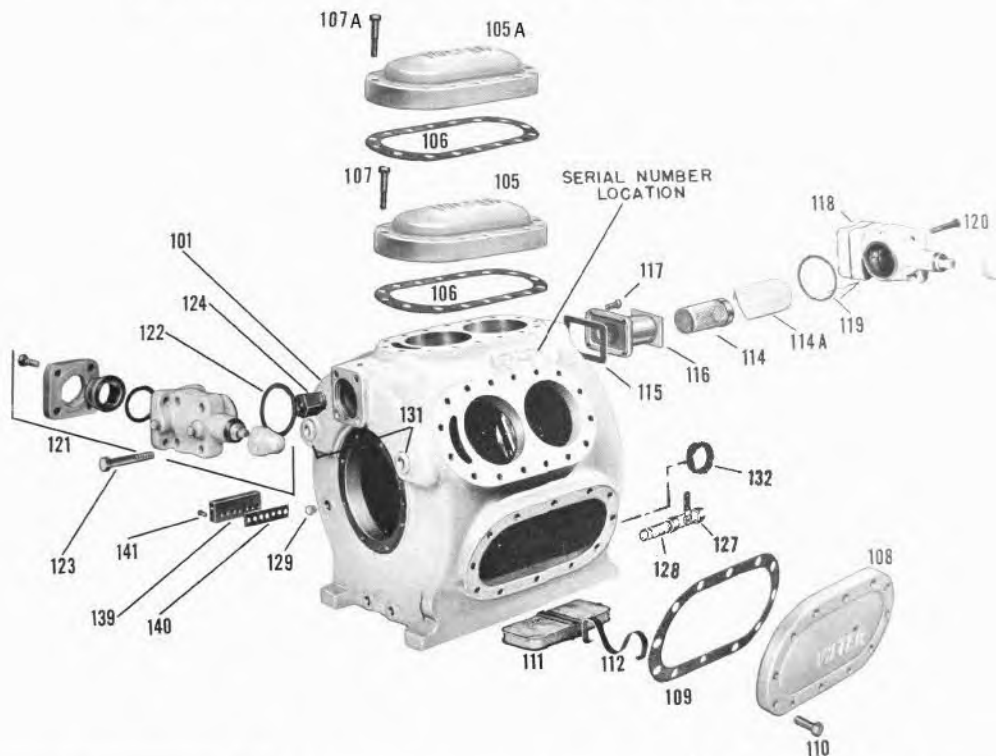

BASIC FRAME & COVERS

ITEM	DESCRIPTION	VILTER PART #S	
		Cyl	Model
101	Frame	384	34086A
101	Frame	586	34087A
101	Frame	788	34088A
105	Cylinder Cover (no water) 320 Model	All	32648A
105	Cylinder Cover (w/water) 320 Model	All	32648B
105A	Cylinder Cover (water) 320 Model	All	32983A
105	Cylinder Cover (no water) 350 Model	All	34830A
105	Cylinder Cover (w/water) 350 Model	All	34830B
105A	Cylinder Cover (water) 350 Model	All	32983A
106	Gasket	All	33654A
107	Screw Hex 5/8" x 2.5" 320 Model	All	13152G
107	Screw Hex 5/8" x 3" 350 Model	All	13152J
107A	Screw Hex 5/8" x 4.5" 320 Model	All	13152P
107A	Screw Hex 5/8" x 5" 350 Model	All	13152Q
108	Hand Hole Cover	All	32703A
109	Hand Hole Cover Gasket	All	33715A
110	Screw Hex	All	2796U
111	Screen Crankcase Oil	All	A33953A
112	Spring Crankcase Oil	All	35007A

ITEM	DESCRIPTION	VILTER PART #S	
		Cyl	Model
127	Valve, Oil Drain	3-8	1956A
132	Sight Glass, Oil	3-8	1484B
137	Connection, Oil Suction (Internal-Not Shown)	3-8	33685C
138	Oil Line, Internal (Not Shown)	3-8	33945A
139	Manifold, Capacity Control (Call Vilter Parts Department for Assembly)	Call	Call
139A	Gasket, Manifold (3-8) Voltage 115	Kt 1052	Kt 1052
139B	Gasket, Manifold (3-8) Voltage 230	Kt 1053	Kt 1053
140	Gasket, Manifold	3-4	33658A
140	Gasket, Manifold	5-6	33658B
140	Gasket, Manifold	7-8	33658C
141	Screws, Hex Head Cap 3/8" 16 x 1 1/2" lg.	3-8	13149E