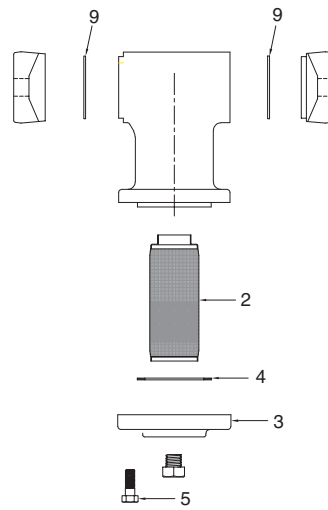

13mm (1/2") RSF

13mm (1/2") RSF Parts Kits

Item No.	Description	Qty	Part No.
2	Screen Assembly	1	
3	Nut	1	
4	Gasket	1	303070
6	Spring	1	
7	Bottom Cap	1	
8	Pipe Plug	1	
2-4, 7-8	Screen Kit		205945

25mm (1") RSF

25mm (1") RSF Parts Kits

Item No.	Description	Qty	Part No.
2	Screen Assembly	1	
3	Cover	1	
4	Gasket	1	301585
5	Cover Bolt	1	
6	Spring	1	
7	Bottom Cap	1	
8	Pipe Plug	1	
2,4	Screen Kit		200140
5	CoverBoltPkg.	6	202248
3,4,5	Cover Kit		200160
4,10	Strainer Bag Kit		201701

32mm (1¼") to 100mm (4") RSF

32mm (1¼") RSF

Item No.	Description	Qty	Part No.
2	Screen Assembly	1	
3	Cover	1	
4	Gasket	1	301585
5	Cover Bolt		
6	Spring	1	
7	Bottom Cap	1	
8	Pipe Plug	1	
2,4,6	Screen Kit		200142
5	CoverBoltPkg.	6	202248
3,4,5	Cover Kit		200160
4,10	Strainer Bag Kit		201702

40mm (1½") & 50mm (2") RSF Parts

Item No.	Description	Qty	Part No.
2	Screen Assembly	1	
3	Cover	1	
4	Gasket	1	301688
5	CoverBoltPkg.	8	202253
3,4,5	Cover Kit		200162
6	Spring	1	
2,4,6	Screen Kit		200144
7	Bottom Cap	1	
8	Pipe Plug	1	
4,10	Strainer Bag Kit		201703