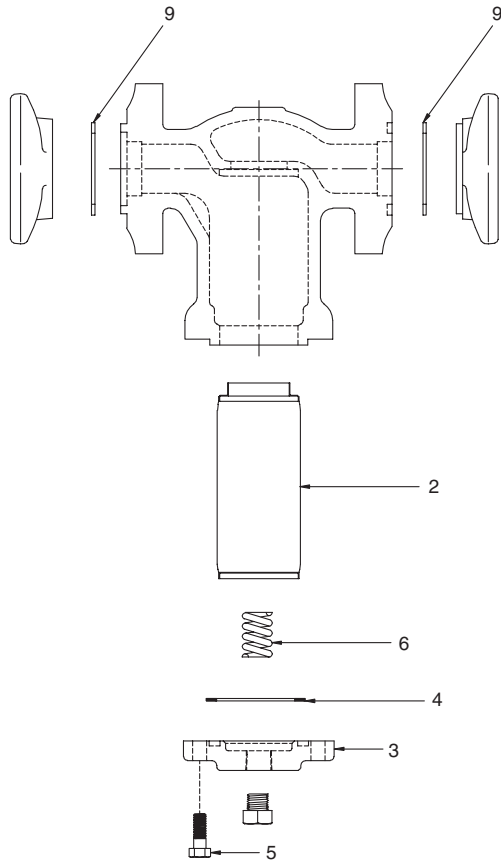

13mm (1/2") RSF

13mm (1/2") RSF Parts Kits

Item No.	Description	Qty	Part No.
2	Screen Assembly	1	
3	Nut	1	
4	Gasket	1	303070
6	Spring	1	
7	Bottom Cap	1	
8	Pipe Plug	1	
2-4, 7-8	Screen Kit		205945

25mm (1") RSF

25mm (1") RSF Parts Kits

Item No.	Description	Qty	Part No.
2	Screen Assembly	1	
3	Cover	1	
4	Gasket	1	301585
5	Cover Bolt	1	
6	Spring	1	
7	Bottom Cap	1	
8	Pipe Plug	1	
2,4	Screen Kit		200140
5	CoverBoltPkg.	6	202248
3,4,5	Cover Kit		200160
4,10	Strainer Bag Kit		201701

32mm (1¼") to 100mm (4") RSF

32mm (1¼") RSF

Item No.	Description	Qty	Part No.
2	Screen Assembly	1	
3	Cover	1	
4	Gasket	1	301585
5	Cover Bolt		
6	Spring	1	
7	Bottom Cap	1	
8	Pipe Plug	1	
2,4,6	Screen Kit		200142
5	CoverBoltPkg.	6	202248
3,4,5	Cover Kit		200160
4,10	Strainer Bag Kit		201702

40mm (1½") & 50mm (2") RSF Parts

Item No.	Description	Qty	Part No.
2	Screen Assembly	1	
3	Cover	1	
4	Gasket	1	301688
5	CoverBoltPkg.	8	202253
3,4,5	Cover Kit		200162
6	Spring	1	
2,4,6	Screen Kit		200144
7	Bottom Cap	1	
8	Pipe Plug	1	
4,10	Strainer Bag Kit		201703