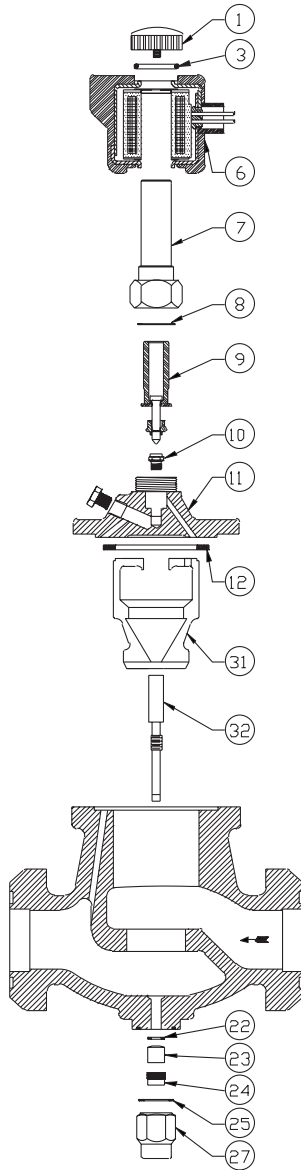

S5A (S5AE)

65mm (2 1/2") S5A Parts Kits

Item	Description	Qty.	Kit Number
1	Knob	1	
3	Gasket	1	
1,3	Knob Kit		
6	Encapsulated Coil		Consult Factory
7A	Sol. Tube Nut	1	
7B	Sol. Tube Asm.	1	
8	Gasket	1	
7A, 7B, 8	Sol. Tube Kit		201036
9	Plunger/Needle Asm.	1	
10	Seat Asm.	1	
8,9,10	Plunger Seat Kit		201630
11	Adapter Asm.	1	
12	Gasket	1	
11,12	Adapter Kit		201158
31	Piston Plug	1	
12,31	Piston Plug Kit		201117
32	Man. Open Stem	1	
22	FlatWasher	1	
23	Stem Packing	1	
24	Packing Nut	1	
32,12,22,23	Opening Stem Kit		201118
22,23,24	Stem Packing Kit		202100
25	Gasket	1	
27	Seal Cap	1	
25,27	Seal Cap Kit		202144
28	Flange Gasket Pkg.	12	202082
15	Bolt Pkg.	8	202541
8-10,12			
22,23,24	Sol. Repair Kit		202076
25,31,32			
8,12,25,28	Sol. Gasket Kit		202293