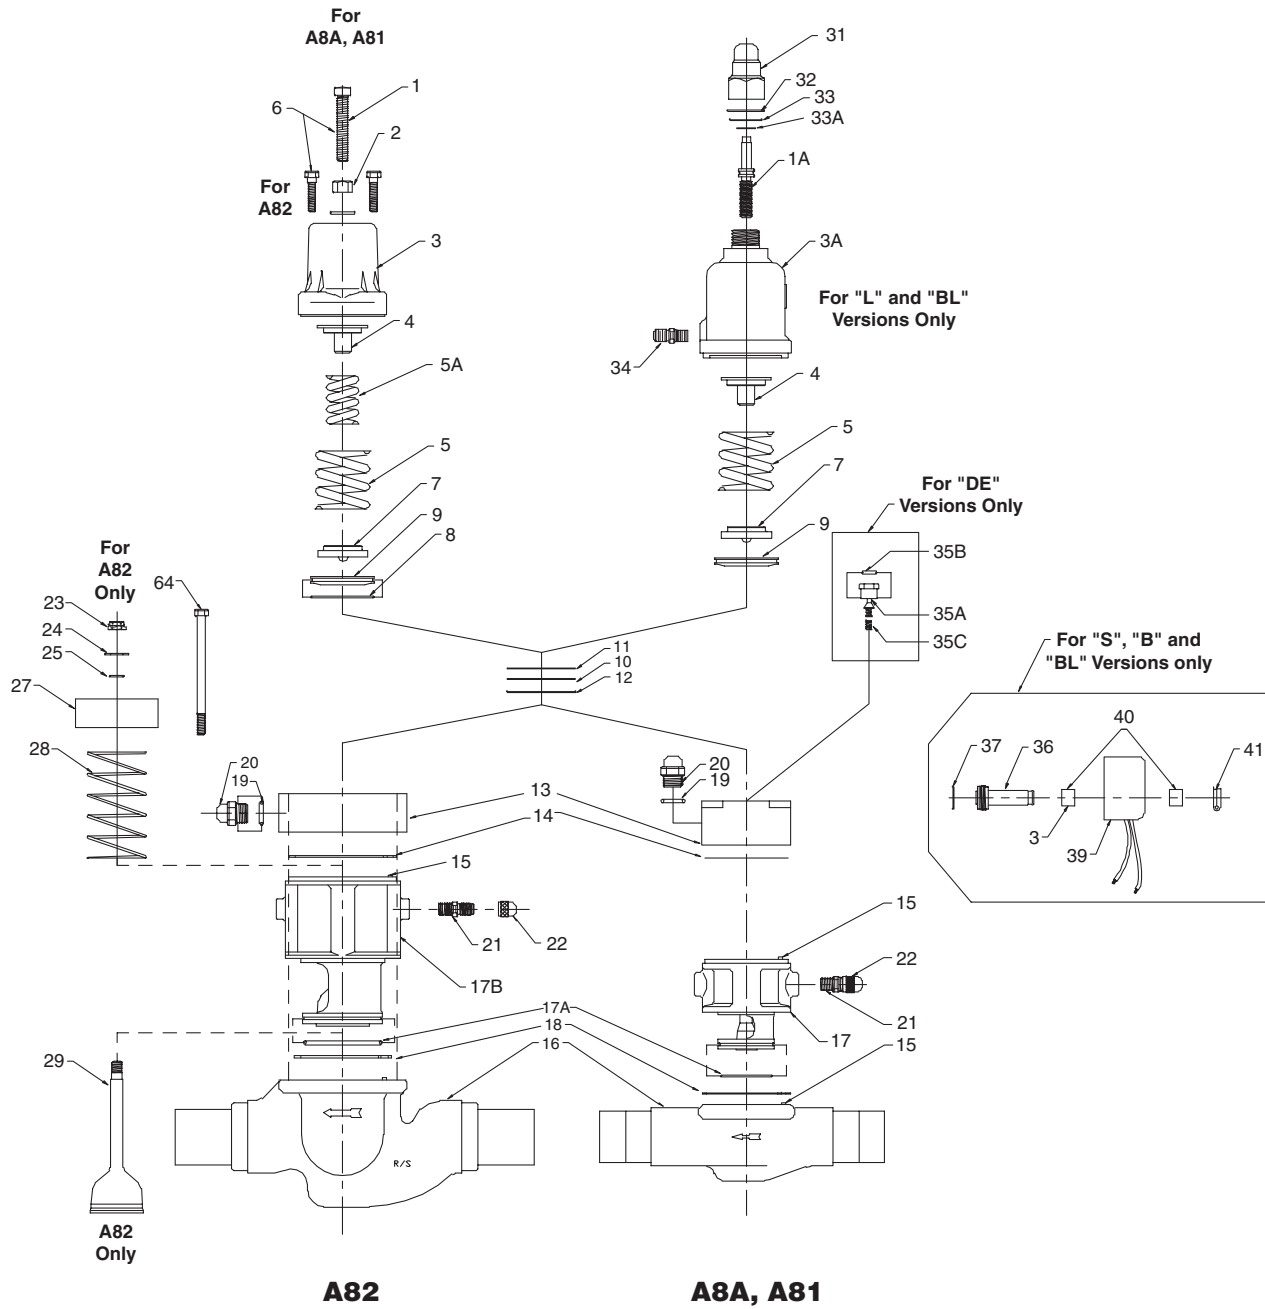

**A82 Parts Kits**

Item	Description	Qty	Kit Number
1	<b>Adjusting Stem (All except "L")</b>	1	301888
1A	Adjusting Stem ("L" Types only)	1	
1A, 25, 26	<b>Adjusting Stem Kit ("L" Types only)</b>		201698
2	Adjusting Stem Seal Nut	1	301836
3	Bonnet (All except "L")	1	
3, 11, 8	<b>Bonnet Kit (All except "L")</b>		200910
3A	Bonnet ("L" Types only)	1	
3A, 11, 12, 32, 33, 33A	<b>Bonnet Kit ("L" Types only)</b>	1 ea.	202714
4	Upper Spring Rest	1	
5	Range Spring (Outer)	1	
5A	Range Spring (Inner)	1	
7	Lower Spring Rest	1	
8	"O" Ring Diaphragm Follower (All except "L")	1	
4, 5, 5A, 7, 8, 11	<b>Spring Kit (All except "L")</b>	1 ea.	202205
4, 5, 7, 11	<b>Spring Kit ("L" Types only)</b>		202702
9	Diaphragm Follower	1	
8, 9, 11	<b>Diaphragm Follower Kit</b>		200911
10	Diaphragm	1	
10, 11, 12	<b>Diaphragm Kit</b>		200873
13	Adapter Assembly	1	
20	Seal Cap	1	
11-14, 19-20	<b>Adapter Assembly A82</b>		203803
11-14, 19-20, 36, 37	<b>Adapter Assembly A82S</b>		203805
11-14, 19-20, 36, 37	<b>Adapter Assembly A82B</b>		203804
11-14, 19-20, 35	<b>Adapter Assembly A82OE</b>		203806
11-14, 19-20, 35-37	<b>Adapter Assembly A82OES</b>		203807
15	Pin, Locating	2	N/A
16	Body Assembly	1	N/A
17B	Capacity Cartridge Housing	1	
14, 17A, 17B, 18, 26, 30	Cartridge Assembly (1-5/8")		203811
	Cartridge Assembly (2-1/8")		203812
	Cartridge Assembly (2-5/8")		203813
21, 22	Access Fitting and Cap		N/A
23	Self-Lock Nut	1	
24	Washer	1	
25	O-Ring	1	
26	Items 23-25	1 ea.	
14, 17A, 18, 26	<b>Service Kit, Piston/Plug</b>		203823
27	Piston	1	
28	Closing Spring	1	
14, 17A, 18, 26, 27, 28	<b>Piston Kit</b>		203824
29	Modulating Plug	1	
30	Items 27-29	1 ea.	
31	Seal Cap (Only "L")	1	
31, 32	<b>Seal Cap Kit (Only "L")</b>		202713
33	Retaining Ring, "L" Bonnet	1	Part of 201698
33A	O/Ring, Adjusting Stem	1	Part of 210698
34	1/4" SAE Flare Half-Union	1	Part of 202714
35A	Seat, Pilot ("OE" Only)	1	
35B	O-Ring, Pilot Seat ("OE" Only)	1	
35C	Spring, Pilot Seat ("OE" Only)	1	
10-12, 35A-C	<b>Seat Kit, Pilot ("OE" Only)</b>		202715