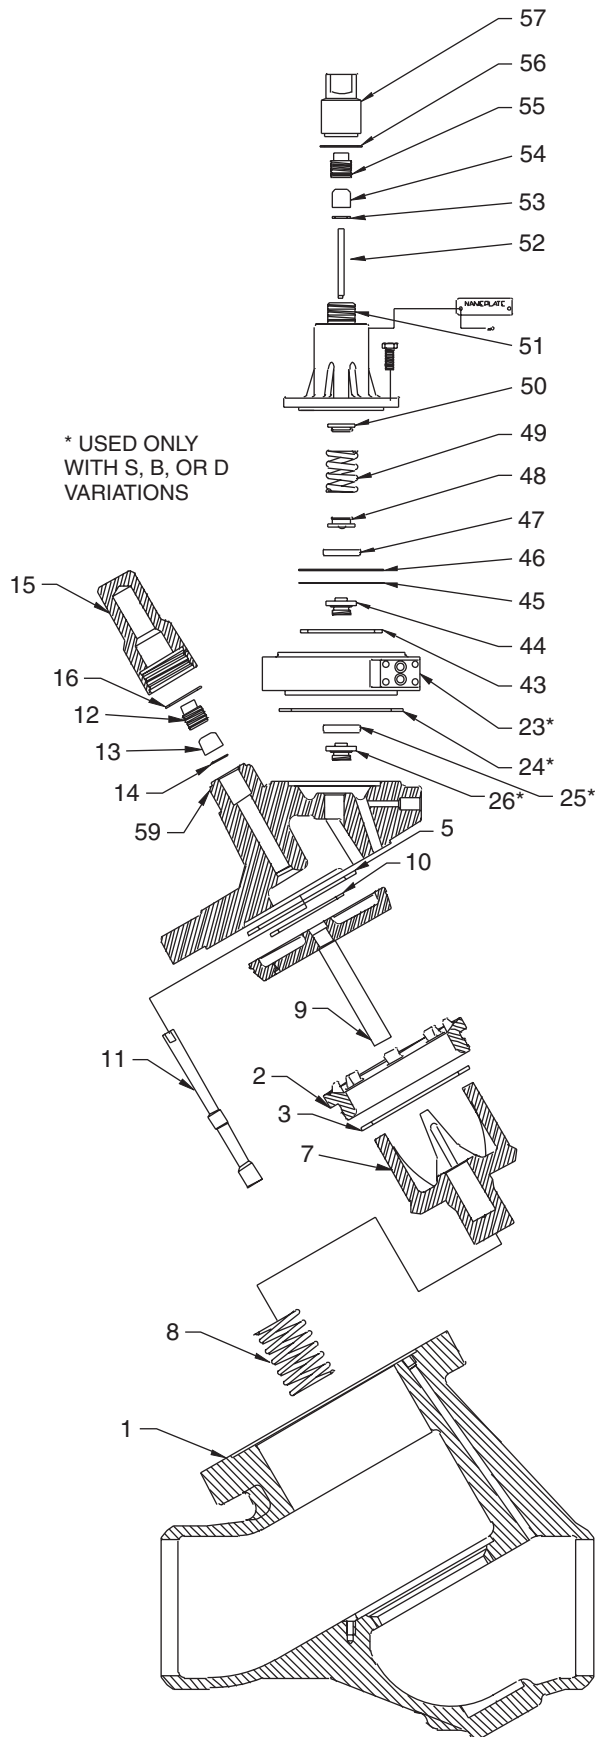

200mm (8") Parts Kits

Item	Description	Quantity	Kit No.
1	Valve Body		N/A
2	Seat, Valve	1	
3	O-Ring	1	
4	Screw, Hex Head	1	
5	Gasket	1	
6	Wrench, Seat	1	
2-6	Seat Kit, Main Valve		201536
7	Plug, Modulating	1	
8	Spring	1	
2-8	Plug Kit, Modulating		201539
9	Piston Stem	1	
10	Ring, Seal	1	
5, 9-10	Piston Kit		201542
11	Stem, Manual Opening	1	
12	Nut, Packing	1	
13	Packing, Stem	1	
14	Washer, Flat	1	
5, 11-14	Stem Kit, Opening		201548
12-14	Packing Kit, Opening Stem		202101
15	Seal Cap	1	
16	O-Ring	1	
15-16	Cap Kit, Seal		201551
17	Bolt, Hex Head	6	
18	Nut	8	
19	Stud	2	
5, 17-19	Bolt Kit		201554
21	Plug, Pipe	1	
23	Adapte	1	
24	Gasket	2	
25	O-Ring	1	
26	Insert, Seal	1	
68	Screw	8	
21, 23-26, 68	Adapter Kit, Series		200564
24-26	Adapter Kit, Seal		202333
43	Gasket	1	
44	Seat, Pilot		
45	Diaphragm	1	
46	Gasket	1	
43, 45, 46	Diaphragm Kit, Range A & V		200770
	Diaphragm Kit, Range D (two #45)		200771
43-46	Seat/Diaphragm Kit, Range A (Not A4WOE)		202001
	Seat/Diaphragm Kit, Range V (Not A4WOE)		202004
	Seat/Diaphragm Kit, Range D (Not A4WOE)		202003
	(includes two #45)		
3,5,10,16,45	Gasket Kit		201560
47	Follower, Diaphragm	1	
48	Plate, Spring, Lower	1	
49	Spring, Comp.	1	
50	Plate, Spring, Upper	1	
52	Stem, Adjusting	1	
53	Washer, Flat	1	
54	Packing, Stem	1	
55	Nut, Packing	1	
46, 48-50	Spring Kit, Range A & V		202481
	Spring Kit, Range D		202482
47-50,	Spring Stem Kit, Range A & V		202006
52-55,	Spring Stem Kit, Range D		202007
52-54	Stem Kit, Adjusting		202120