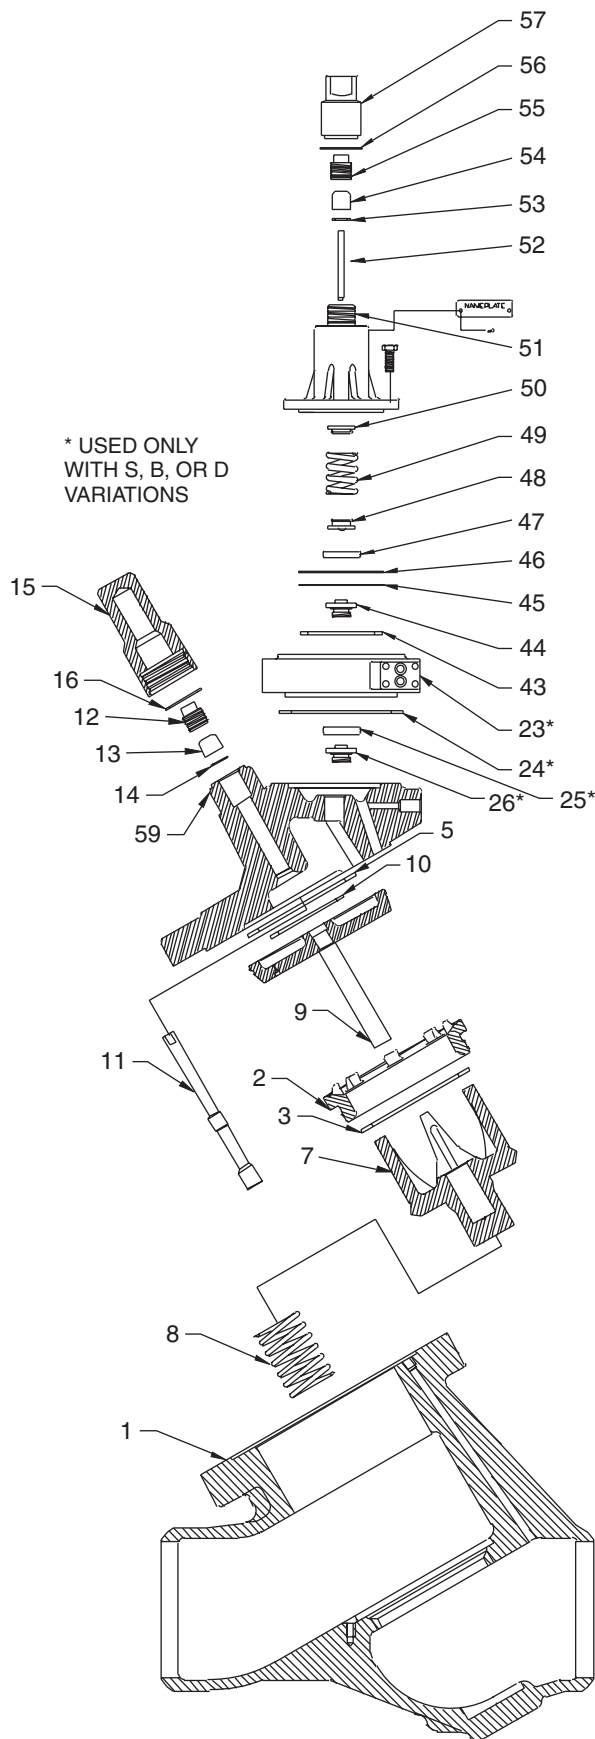

150mm (6") Parts Kits

Item	Description	Quantity	Kit No.
1	Valve Body		N/A
2	Seat, Valve	1	
3	O-Ring	1	
4	Screw, Hex Head	1	
5	Gasket	1	
6	Wrench, Seat	1	
2-6	Seat Kit, Main Valve		201535
7	Plug, Modulating	1	
8	Spring	1	
2-8	Plug Kit, Modulating		201538
9	Piston Stem	1	
10	Ring, Seal	1	
5, 9-10	Piston Kit		201541
11	Stem, Manual Opening	1	
12	Nut, Packing	1	
13	Packing, Stem	1	
14	Washer, Flat	1	
5, 11-14	Stem Kit, Opening		201547
12-14	Packing Kit, Opening Stem		202101
15	Seal Cap	1	
16	O-Ring	1	
15-16	Cap Kit, Seal		201550
17	Bolt, Hex Head	6	
18	Nut	8	
19	Stud	2	
5, 17-19	Bolt Kit		201553
21	Plug, Pipe	1	
23	Adapter	1	
24	Gasket	2	
25	O-Ring	1	
26	Insert, Seal	1	
68	Screw	8	
21, 23-26, 68	Adapter Kit, Series		200564
24-26	Adapter Kit, Seal		202333
43	Gasket	1	
44	Seat, Pilot		
45	Diaphragm	1	
46	Gasket	1	
43, 45, 46	Diaphragm Kit, Range A & V		200770
	Diaphragm Kit, Range D (two #45)		200771
43-46	Seat/Diaphragm Kit, Range A (Not A4WOE)		202001
	Seat/Diaphragm Kit, Range V (Not A4WOE)		202004
	Seat/Diaphragm Kit, Range D (Not A4WOE) (includes two #45)		202003
3,5,10, 16,45	Gasket Kit		201559
47	Follower, Diaphragm	1	
48	Plate, Spring, Lower	1	
49	Spring, Comp.	1	
50	Plate, Spring, Upper	1	
52	Stem, Adjusting	1	
53	Washer, Flat	1	
54	Packing, Stem	1	
55	Nut, Packing	1	
46, 48-50	Spring Kit, Range A & V		202481
	Spring Kit, Range D		202482
47-50,	Spring Stem Kit, Range A & V		202006
52-55	Spring Stem Kit, Range D		202007
52-54	Stem Kit, Adjusting		202120